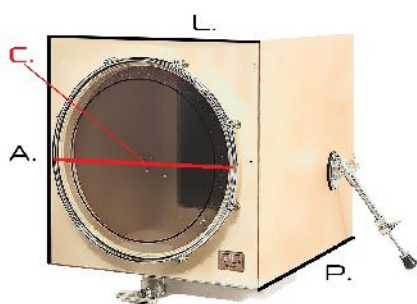

-20% Promotion

Qua-Drum BASS DRUM

- Shell European beech and birch wood

-20%

Small	COD.SQM400130000	C 13" - A .15,7" - L. 15,7" -P. 21,6"	€ 1.084,00	€ 867,00
Big	COD. SSB500160000	C 16" - A. 19,7" - L. 19,7" - P. 21,6"	€ 1.252,00	€ 1.000,00
* Small	with tom bracket and tom shaft	COD.SQM400130000	€1.230,00	€ 984,00
* Big	with tom bracket and tom shaft	COD. SSBAT500160000	€ 1.398,00	€ 1.118,00